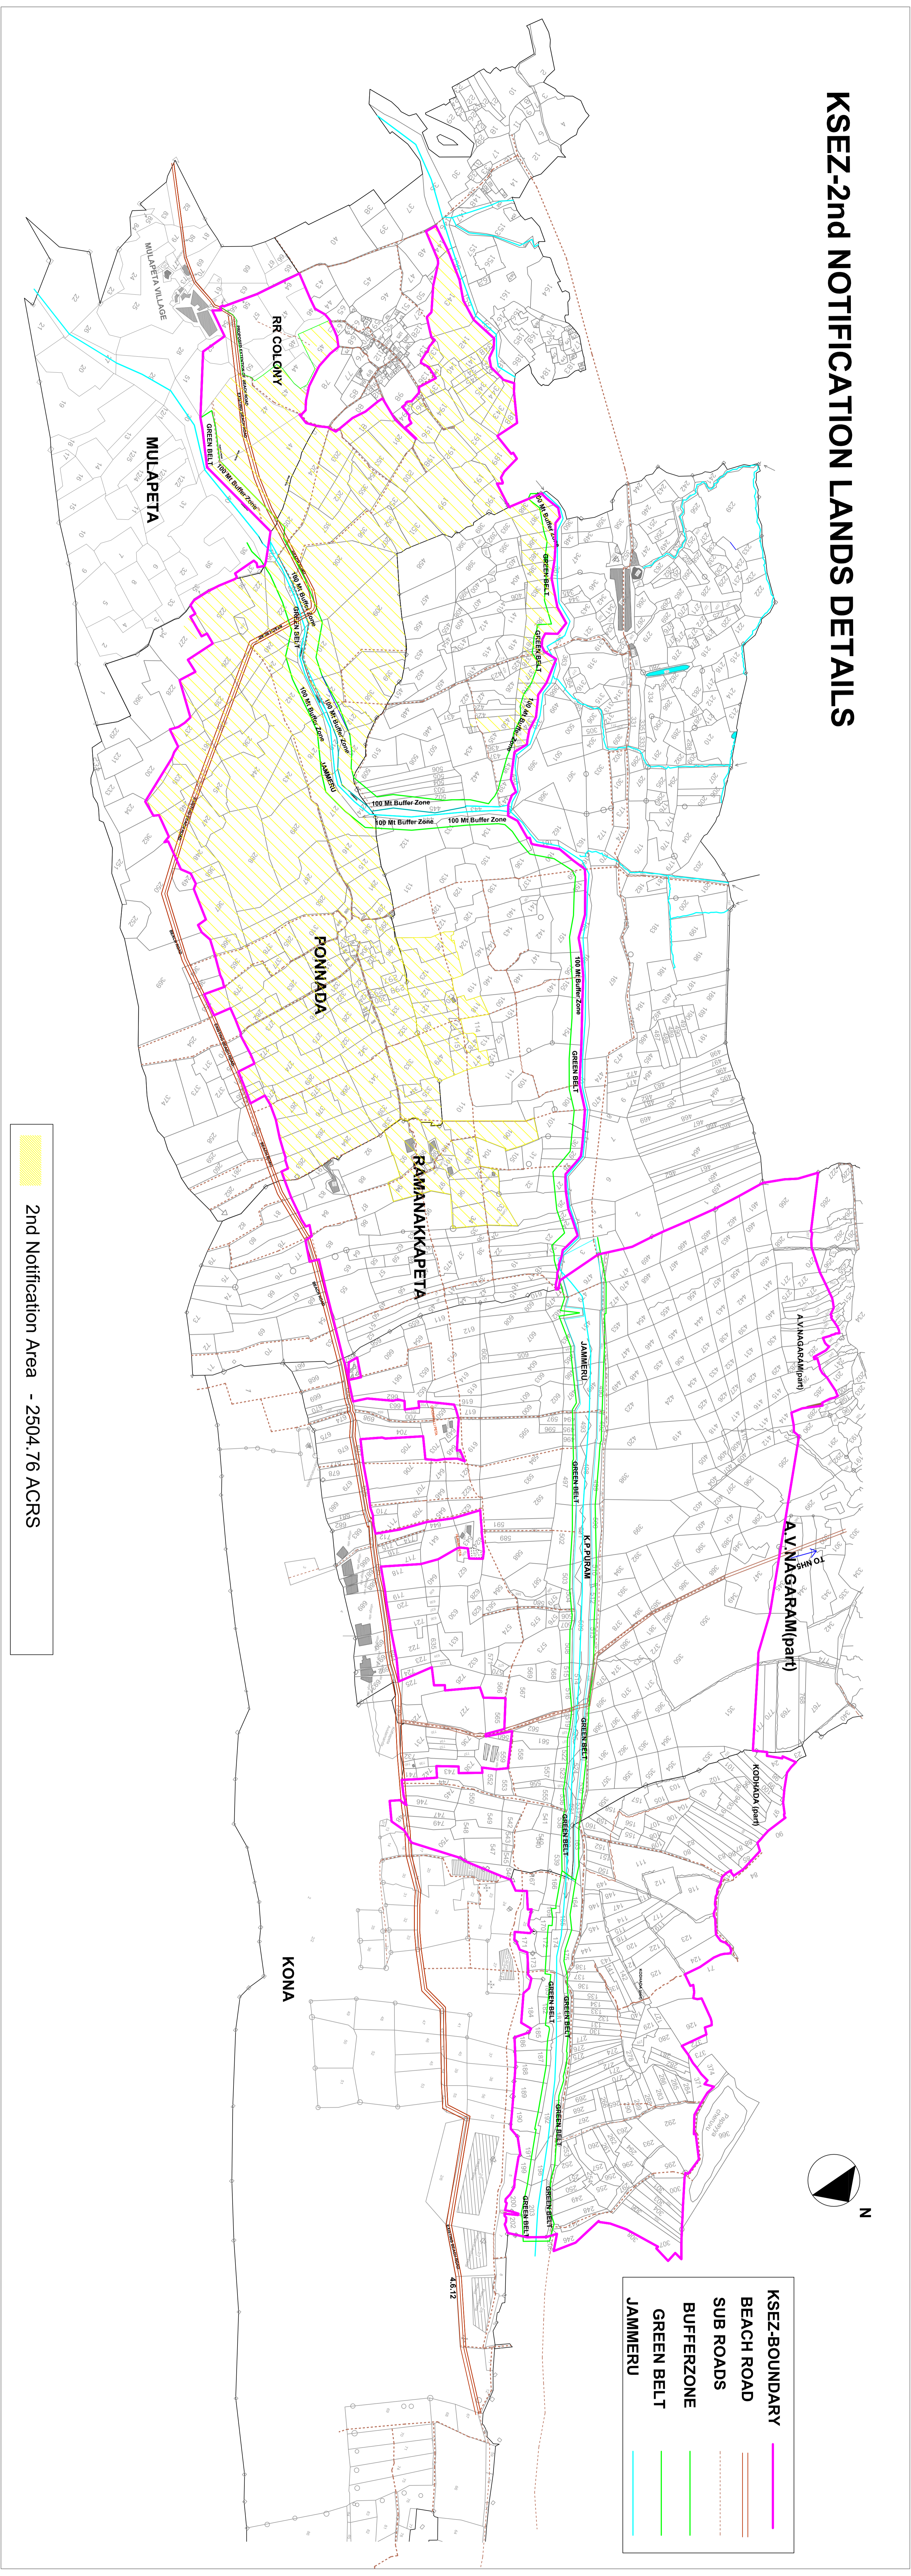

KSEZ-2nd NOTIFICATION LANDS DETAILS

- KSEZ-BOUNDARY
- BEACH ROAD
- ... SUB ROADS
- BUFFERZONE
- GREEN BELT
- JAMMERU

2nd Notification Area - 2504.76 ACRS